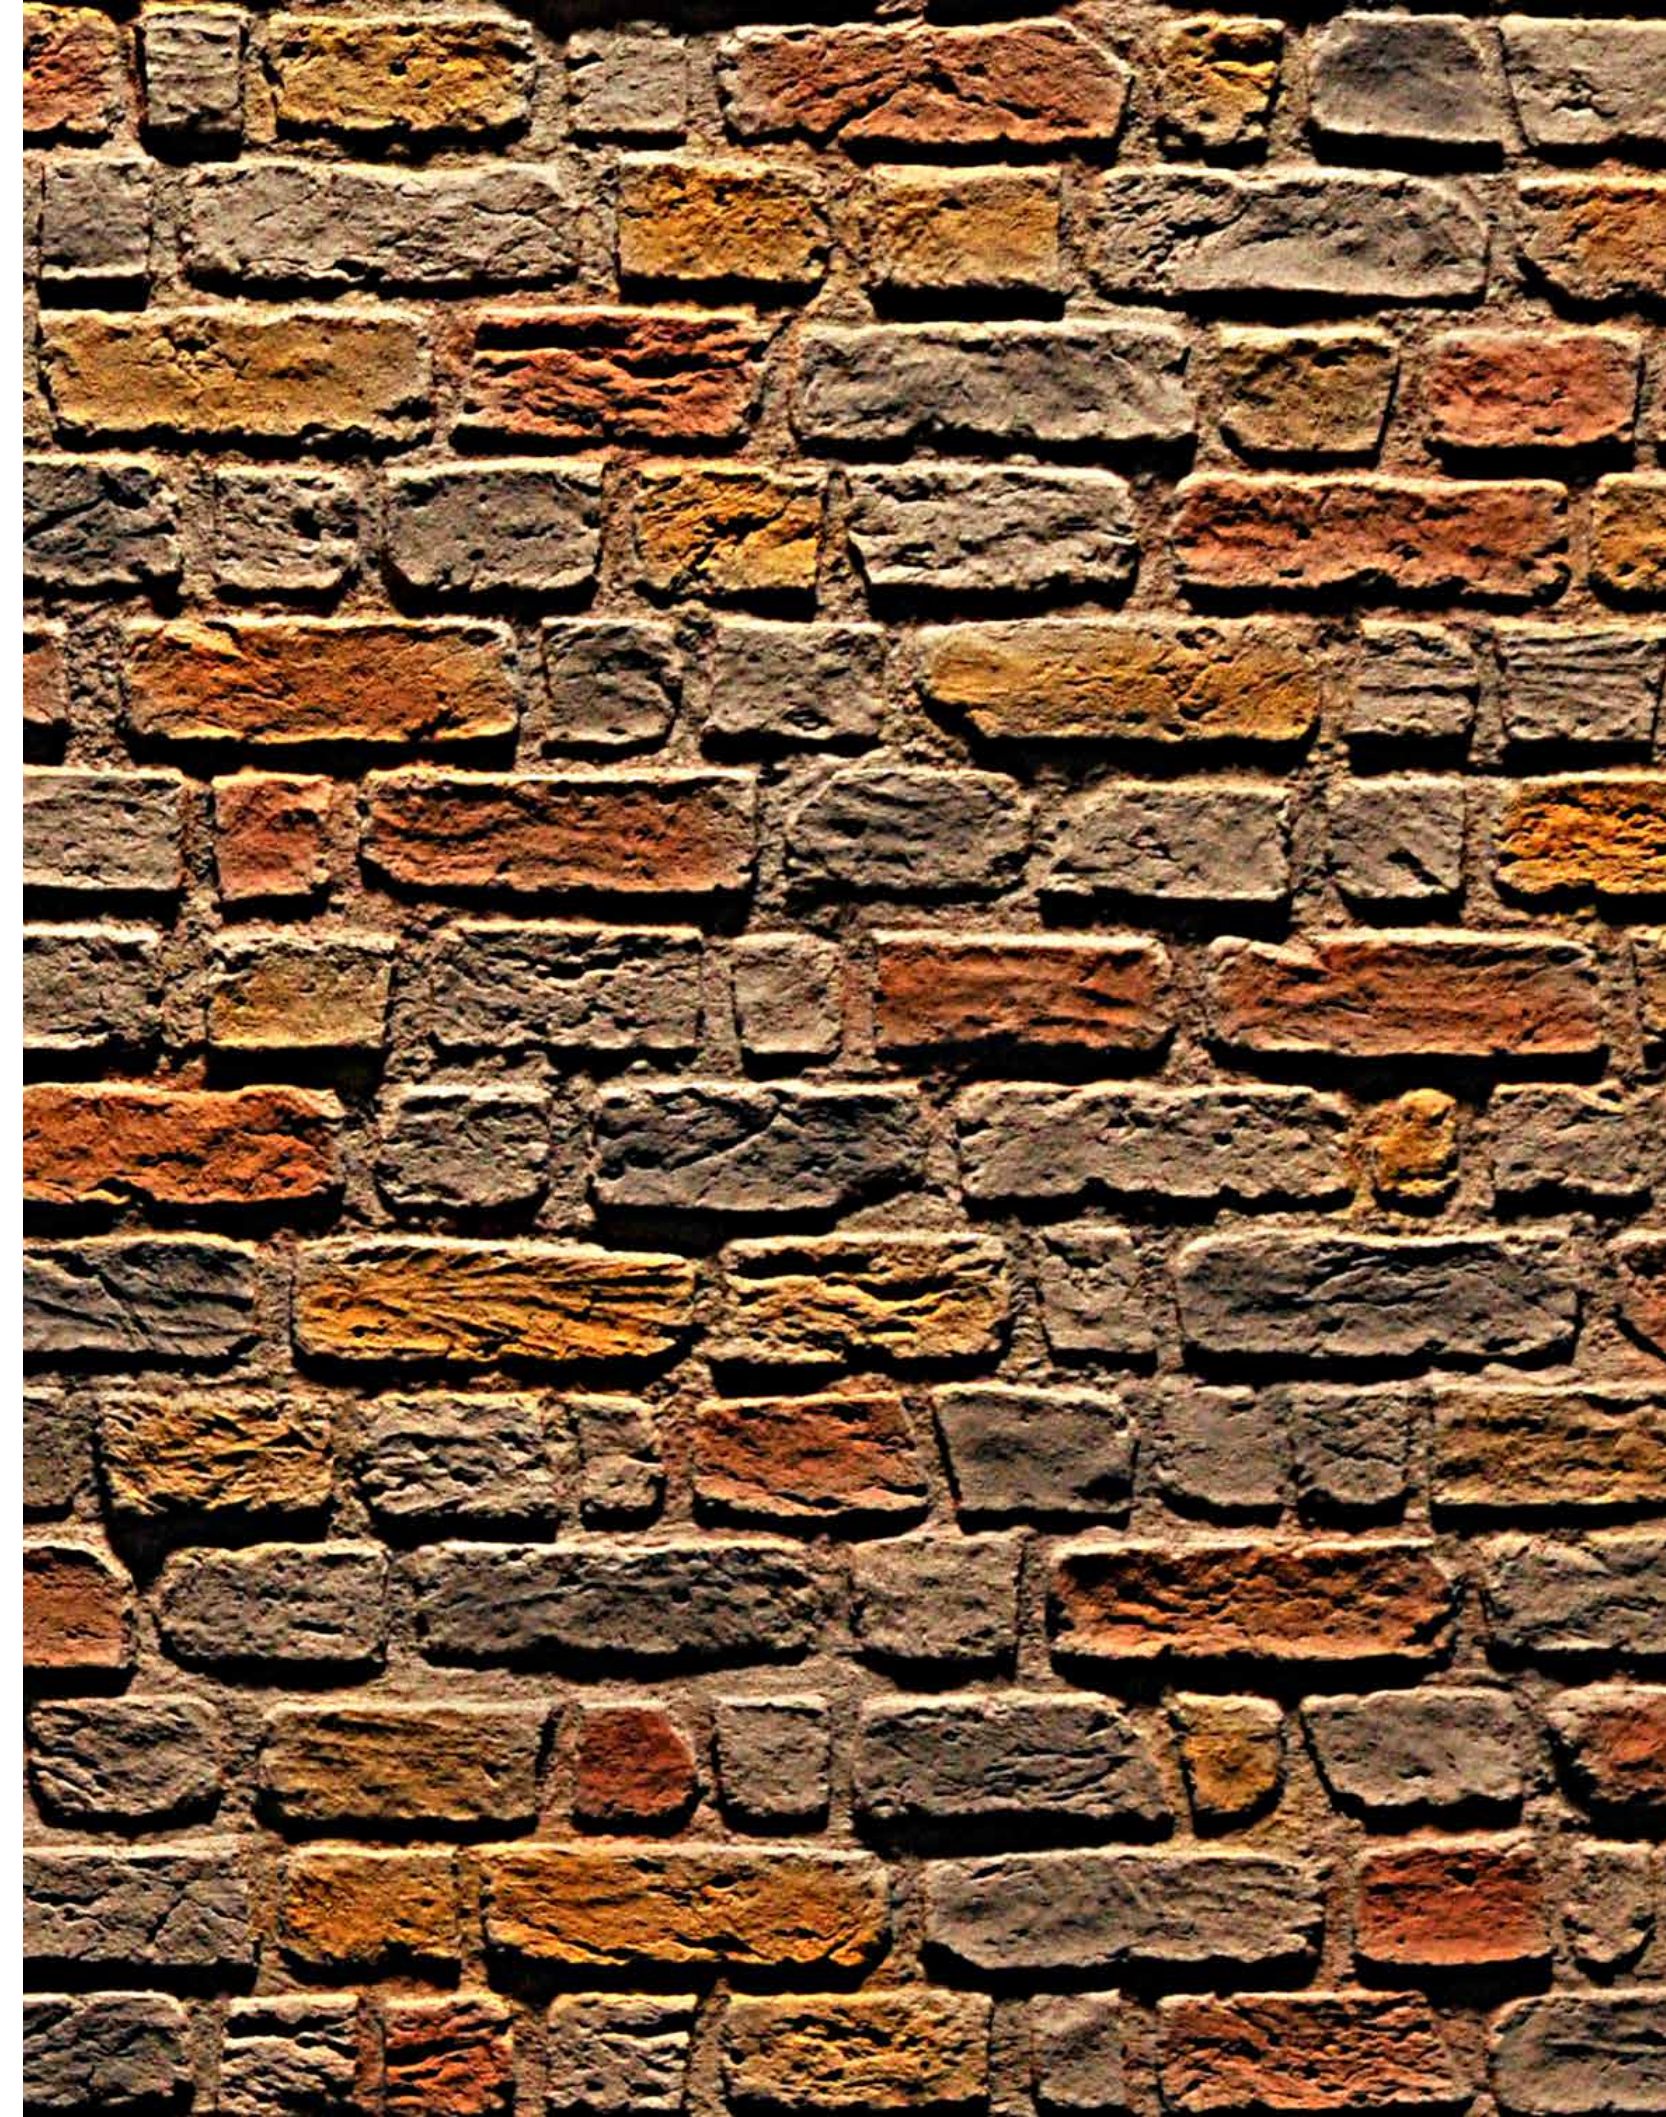

With its rustic appearance and striking colors, this model is ideal for those who seek vividness and dynamism in their living and working spaces.

Yükseklik Height : 1,36 m
Genişlik Width : 2,96 m
Yüzey Alanı Surface Area : 4 m²
Ağırlık Weight : 5 kg/m²