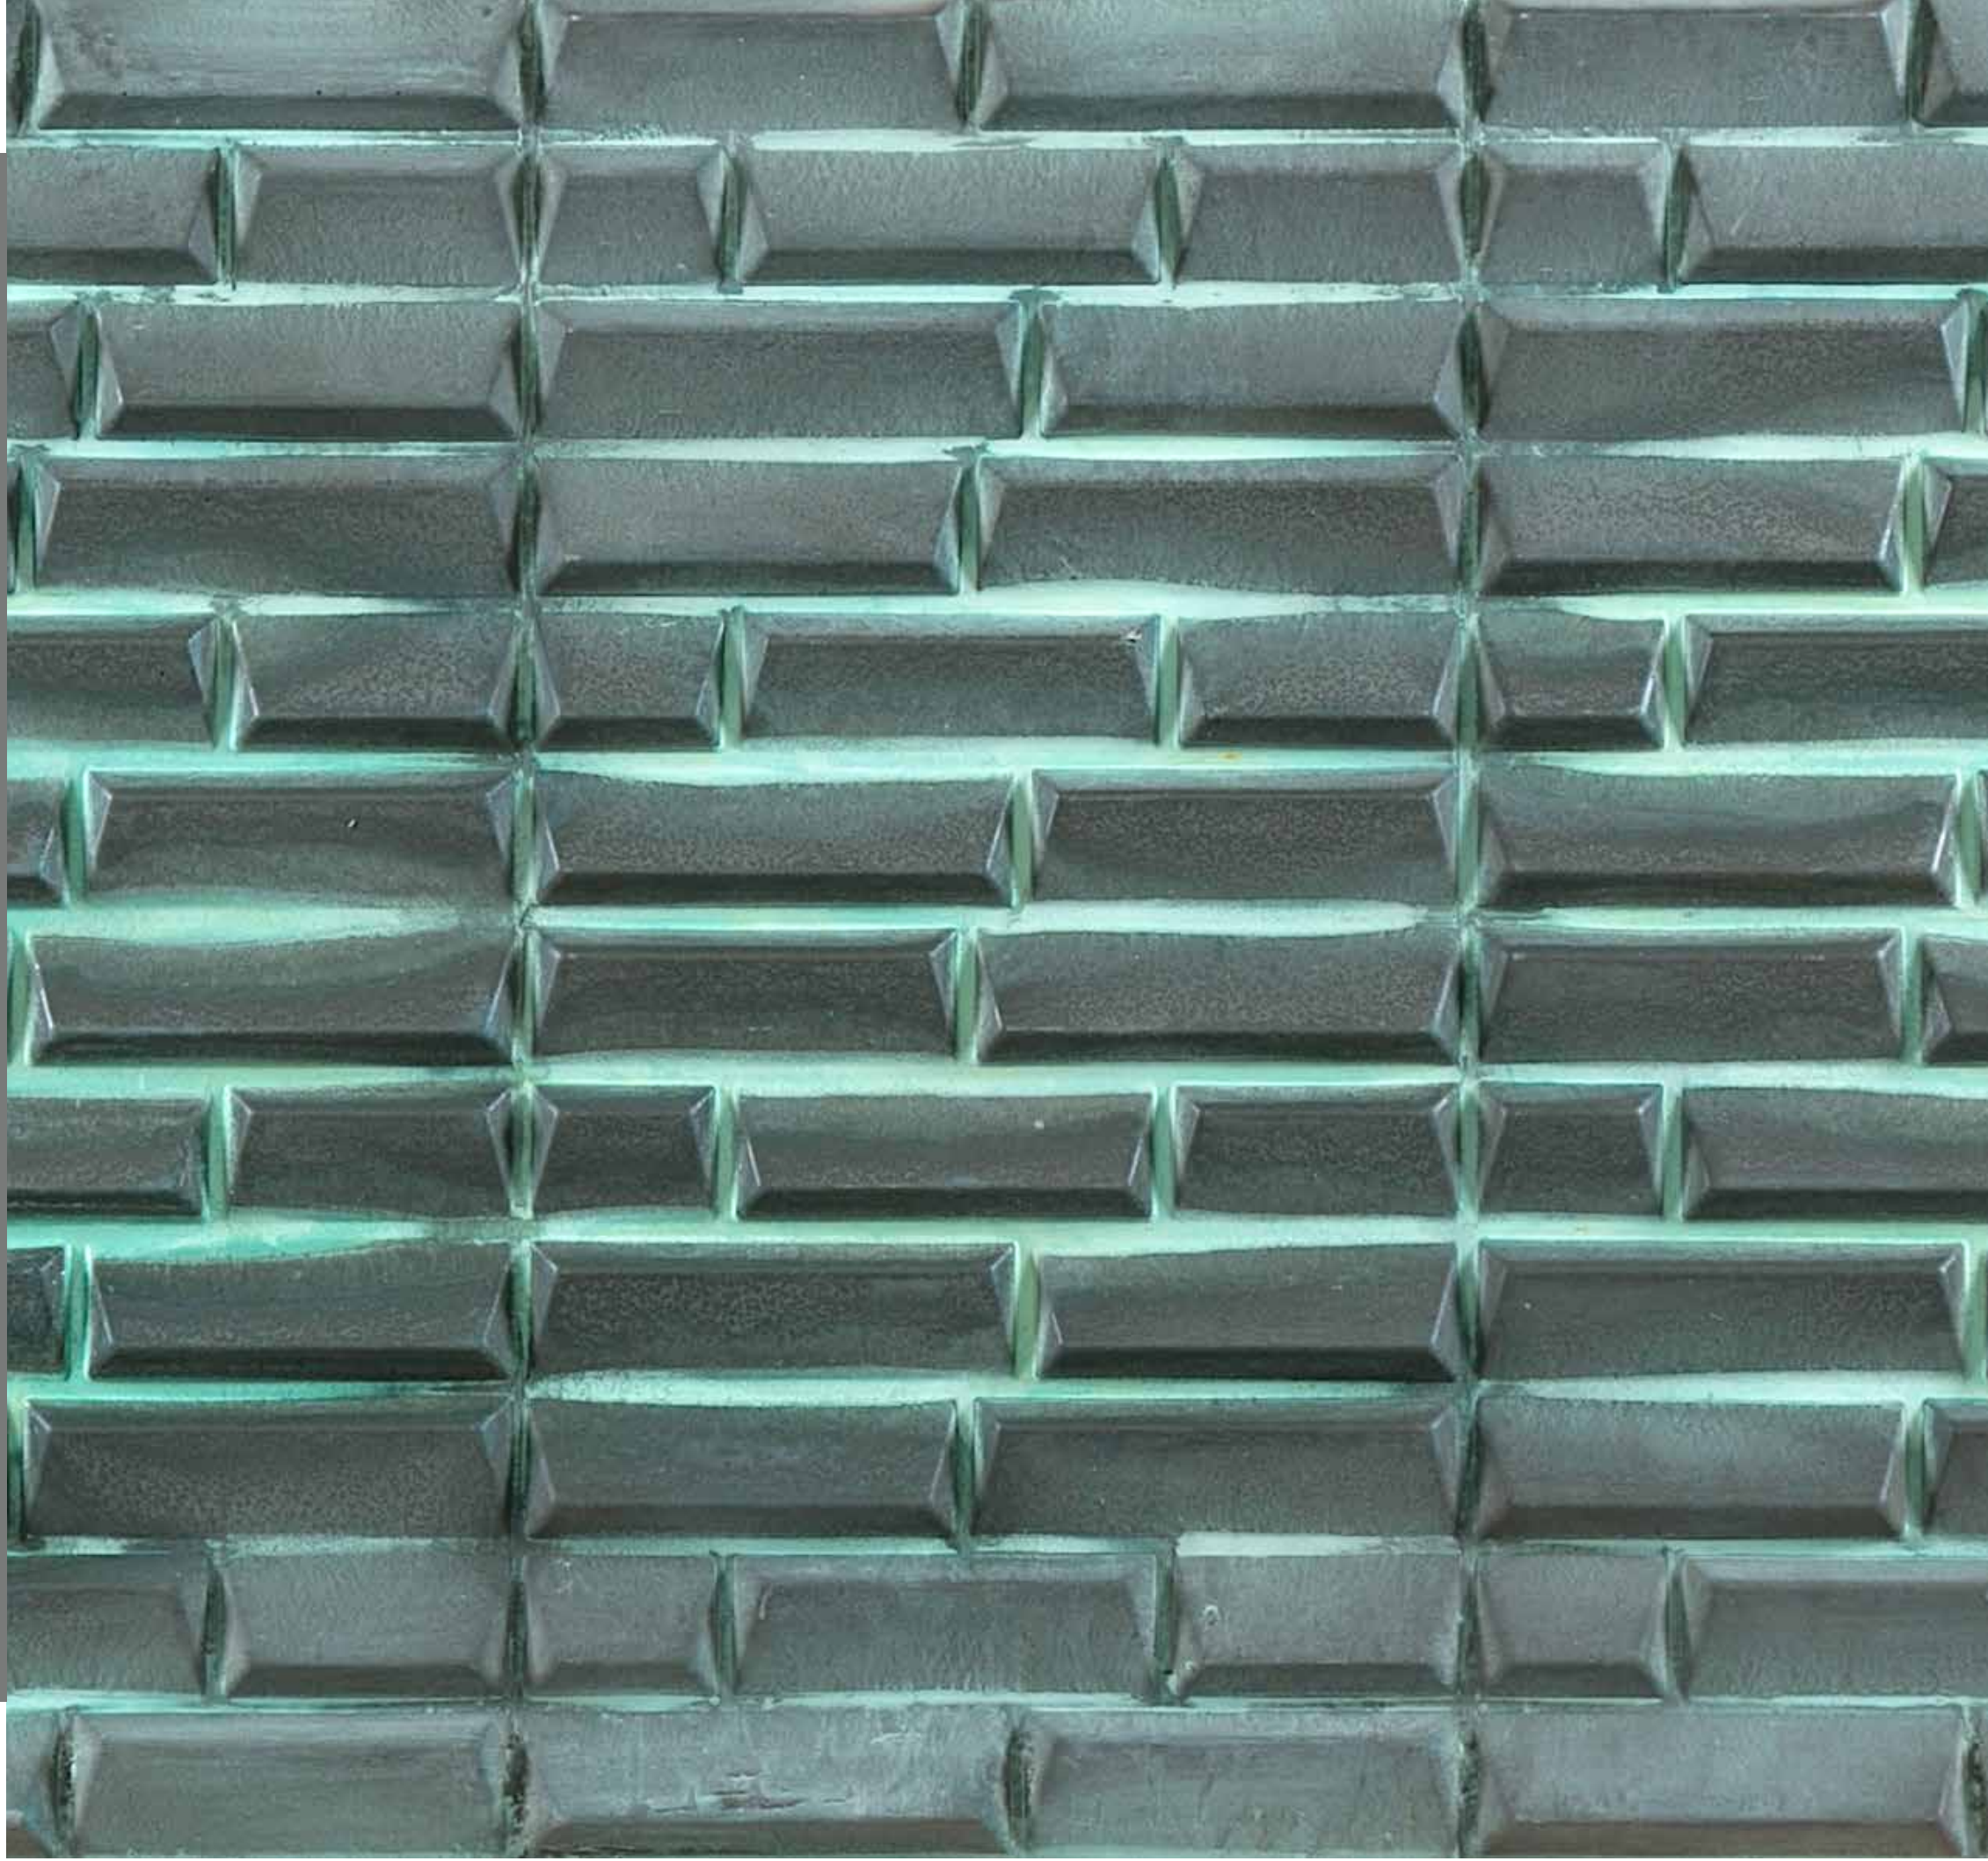

■ Having been the symbol of purity, value and loyalty for centuries, we turned gold into wall panels with authentic ingot patterns. Choose Geometrica Lingotti to add style and value to your spaces.

Yükseklik Height	: 1,00 m
Genişlik Width	: 2,50 m
Yüzey Alanı Surface Area	: 2,5 m ²
Ağırlık Weight	: 5 kg/m ²